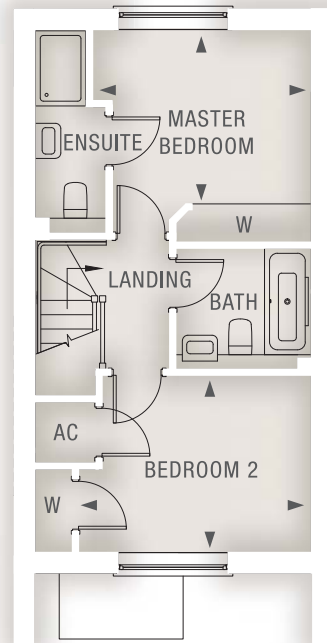

HURSTWOOD

FLIMWELL

No. Eight - 2 bedroom house

GROUND FLOOR

FIRST FLOOR

Dimensions	Metric	Imperial
Kitchen	2.90m x 2.13m	9'6" x 7'0"
Living/Dining Room	4.42m x 4.13m	14'6" x 13'7"

Dimensions	Metric	Imperial
Master Bedroom	3.50m x 3.10m	11'6" x 10'2"
Bedroom 2	3.72m x 2.83m	12'2" x 9'3"