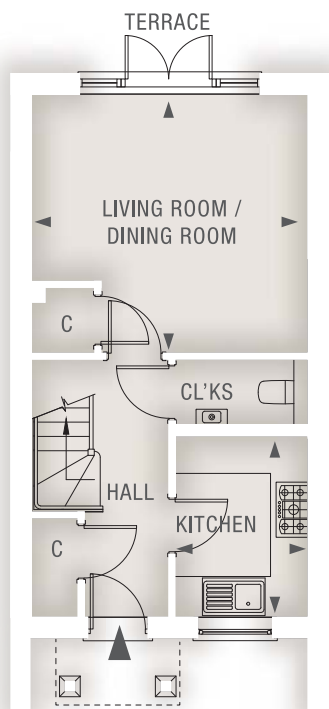

HURSTWOOD

FLIMWELL

No. Eight - 2 bedroom house

GROUND FLOOR

FIRST FLOOR

Dimensions	Metric	Imperial
Kitchen	2.90m x 2.13m	9'6" x 7'0"
Living/Dining Room	4.42m x 4.13m	14'6" x 13'7"

Dimensions	Metric	Imperial
Master Bedroom	3.50m x 3.10m	11'6" x 10'2"
Bedroom 2	3.72m x 2.83m	12'2" x 9'3"