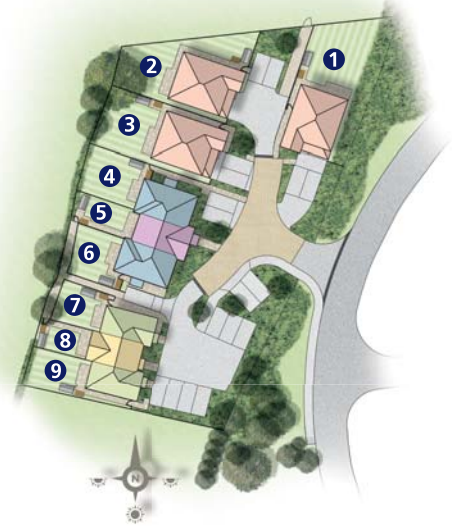

HURSTWOOD

FLIMWELL

No. Eight - 2 bedroom house

GROUND FLOOR

FIRST FLOOR

Dimensions	Metric	Imperial
Kitchen	2.90m x 2.13m	9'6" x 7'0"
Living/Dining Room	4.42m x 4.13m	14'6" x 13'7"

Dimensions	Metric	Imperial
Master Bedroom	3.50m x 3.10m	11'6" x 10'2"
Bedroom 2	3.72m x 2.83m	12'2" x 9'3"