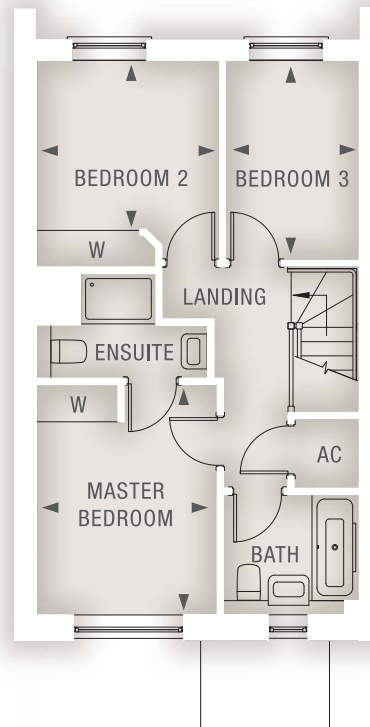

## No. Five - 3 bedroom house

GROUND FLOOR

Dimensions	Metric	Imperial
Kitchen/Dining Area	5.57m x 3.02m	18'3" x 9'11"
Living Room	5.15m x 3.19m	16'11" x 10'6"

FIRST FLOOR

Dimensions	Metric	Imperial
Master Bedroom	3.68m x 2.89m	12'1" x 9'6"
Bedroom 2	2.92m x 3.00m	9'7" x 9'11"
Bedroom 3	3.19m x 2.13m	10'6" x 7'0"