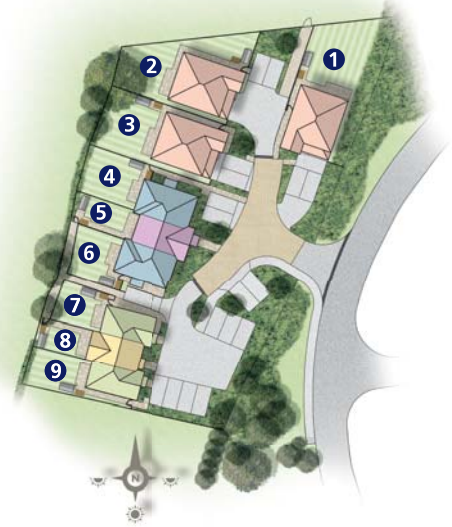

# HURSTWOOD

FLIMWELL

## No. Five - 3 bedroom house

GROUND FLOOR

Dimensions	Metric	Imperial
Kitchen/Dining Area	5.57m x 3.02m	18'3" x 9'11"
Living Room	5.15m x 3.19m	16'11" x 10'6"

FIRST FLOOR

Dimensions	Metric	Imperial
Master Bedroom	3.68m x 2.89m	12'1" x 9'6"
Bedroom 2	2.92m x 3.00m	9'7" x 9'11"
Bedroom 3	3.19m x 2.13m	10'6" x 7'0"