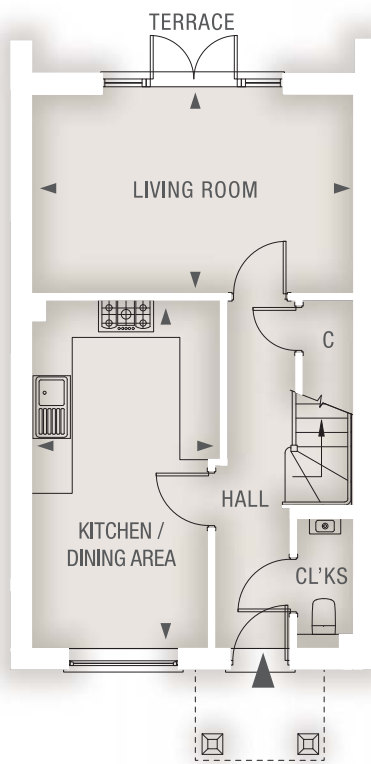

## No. Five - 3 bedroom house

GROUND FLOOR

Dimensions	Metric	Imperial
Kitchen/Dining Area	5.57m x 3.02m	18'3" x 9'11"
Living Room	5.15m x 3.19m	16'11" x 10'6"

FIRST FLOOR

Dimensions	Metric	Imperial
Master Bedroom	3.68m x 2.89m	12'1" x 9'6"
Bedroom 2	2.92m x 3.00m	9'7" x 9'11"
Bedroom 3	3.19m x 2.13m	10'6" x 7'0"