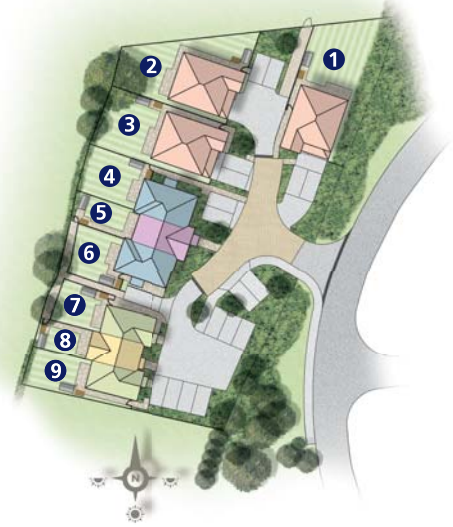

HURSTWOOD

FLIMWELL

No. Four & Six - 3 bedroom houses

Layout for No. Four featured. Layout for No. Six is mirrored.

GROUND FLOOR

FIRST FLOOR

Dimensions	Metric	Imperial
Kitchen/Dining Area	5.10m x 3.40m	16'9" x 11'2"
Living Room	5.10m x 3.18m	16'9" x 10'5"

Dimensions	Metric	Imperial
Master Bedroom	3.72m x 3.06m	12'2" x 10'0"
Bedroom 2	2.92m x 2.71m	9'7" x 8'11"
Bedroom 3	3.19m x 2.08m	10'6" x 6'10"