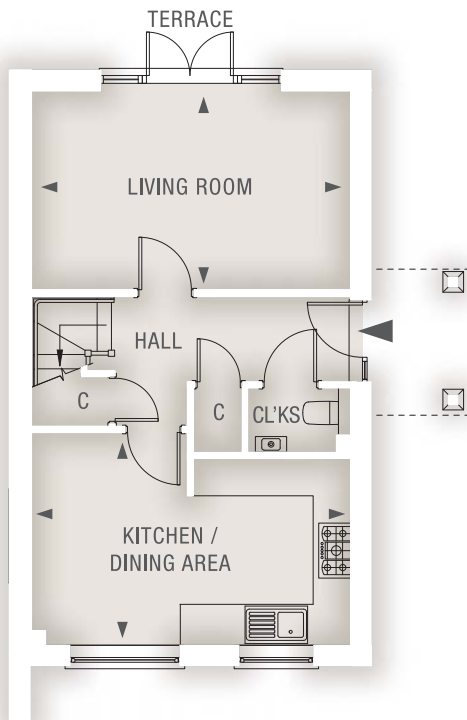

HURSTWOOD

FLIMWELL

No. Four & Six - 3 bedroom houses

Layout for No. Four featured. Layout for No. Six is mirrored.

GROUND FLOOR

FIRST FLOOR

Dimensions	Metric	Imperial
Kitchen/Dining Area	5.10m x 3.40m	16'9" x 11'2"
Living Room	5.10m x 3.18m	16'9" x 10'5"

Dimensions	Metric	Imperial
Master Bedroom	3.72m x 3.06m	12'2" x 10'0"
Bedroom 2	2.92m x 2.71m	9'7" x 8'11"
Bedroom 3	3.19m x 2.08m	10'6" x 6'10"