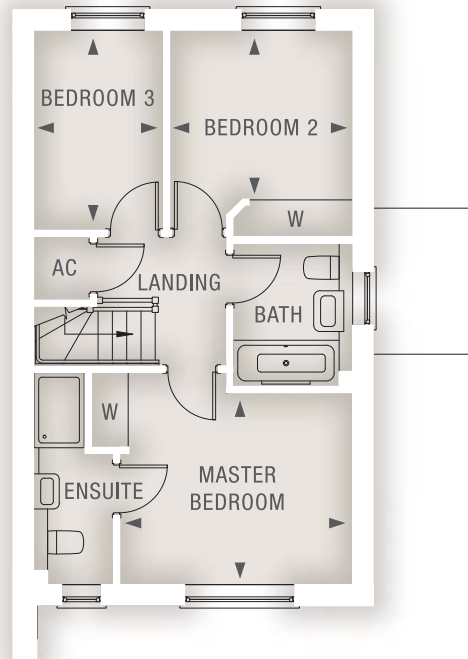

HURSTWOOD

FLIMWELL

No. Four & Six - 3 bedroom houses

Layout for No. Four featured. Layout for No. Six is mirrored.

GROUND FLOOR

FIRST FLOOR

Dimensions	Metric	Imperial
Kitchen/Dining Area	5.10m x 3.40m	16'9" x 11'2"
Living Room	5.10m x 3.18m	16'9" x 10'5"

Dimensions	Metric	Imperial
Master Bedroom	3.72m x 3.06m	12'2" x 10'0"
Bedroom 2	2.92m x 2.71m	9'7" x 8'11"
Bedroom 3	3.19m x 2.08m	10'6" x 6'10"